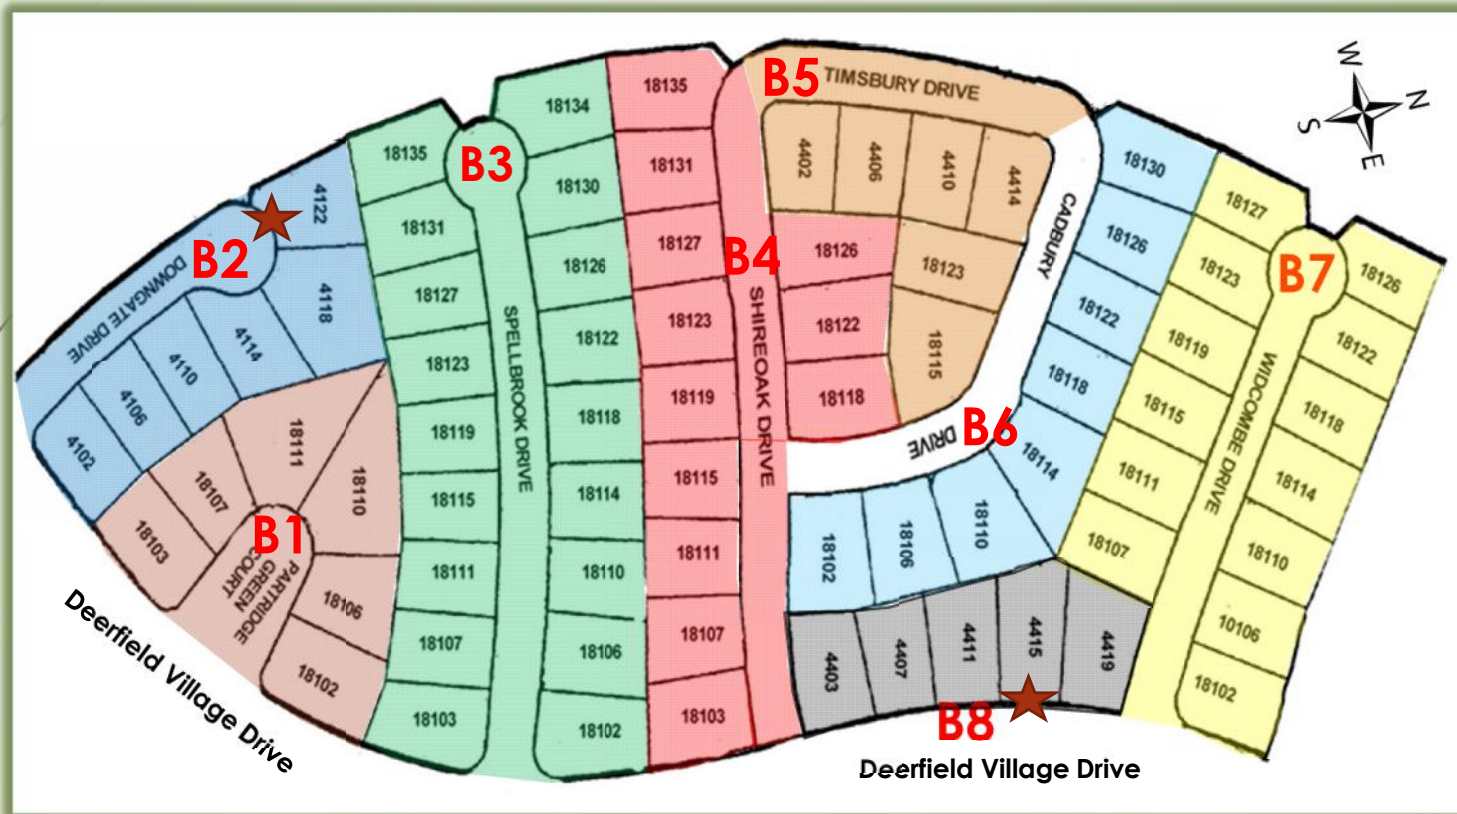

DEERFIELD VILLAGE SECURITY COMMITTEE

SECTION ELEVEN This section has 8 blocks

Legend

- Block Number **B1**
- Block Captain ★
- Section Leader ★