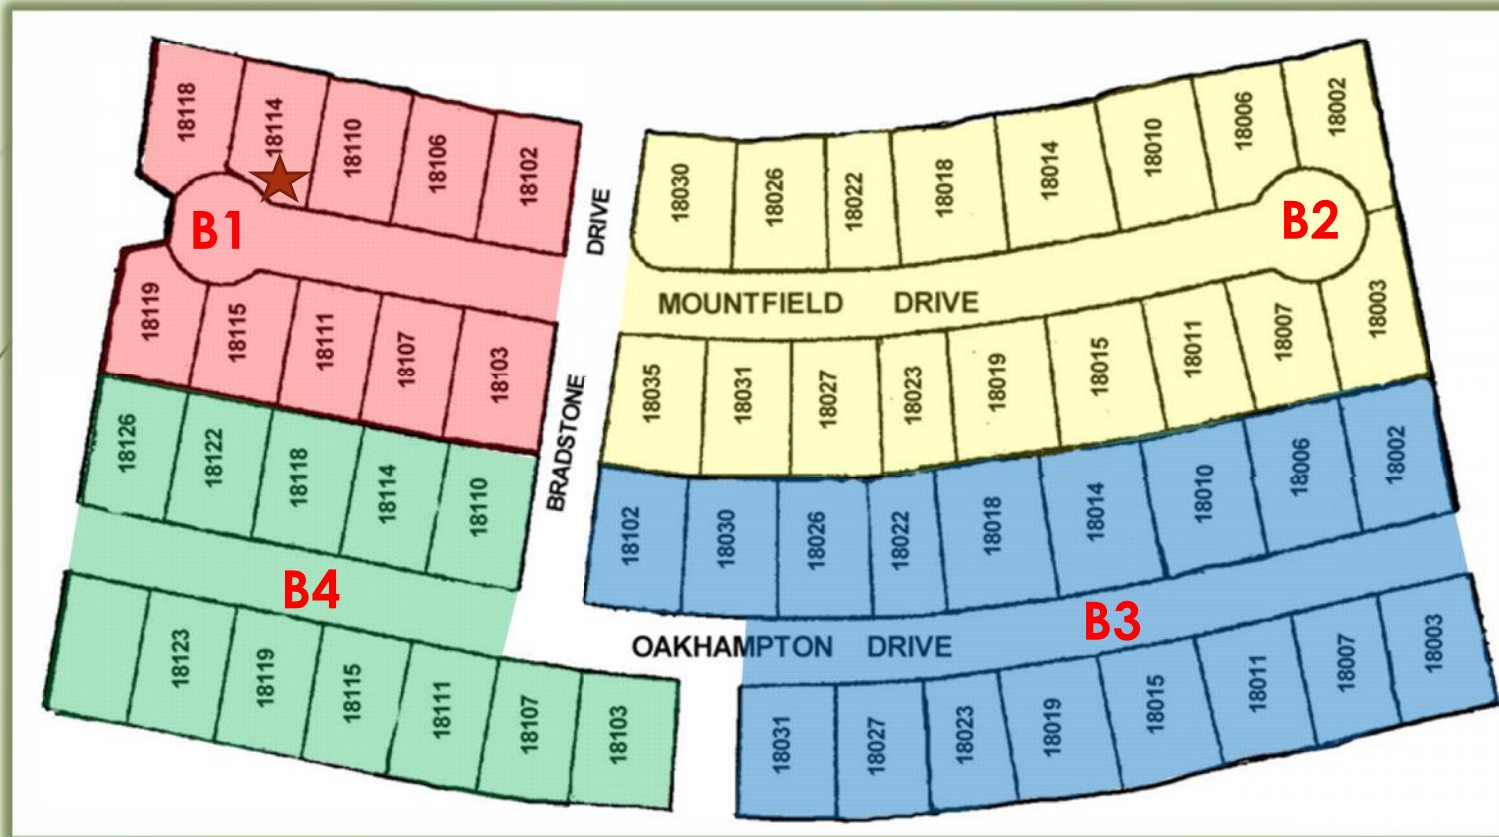

# DEERFIELD VILLAGE SECURITY COMMITTEE

## SECTION THIRTEEN

This section has 4 blocks

**Legend**

- Block Number **B1**
- Block Captain
- Section Leader