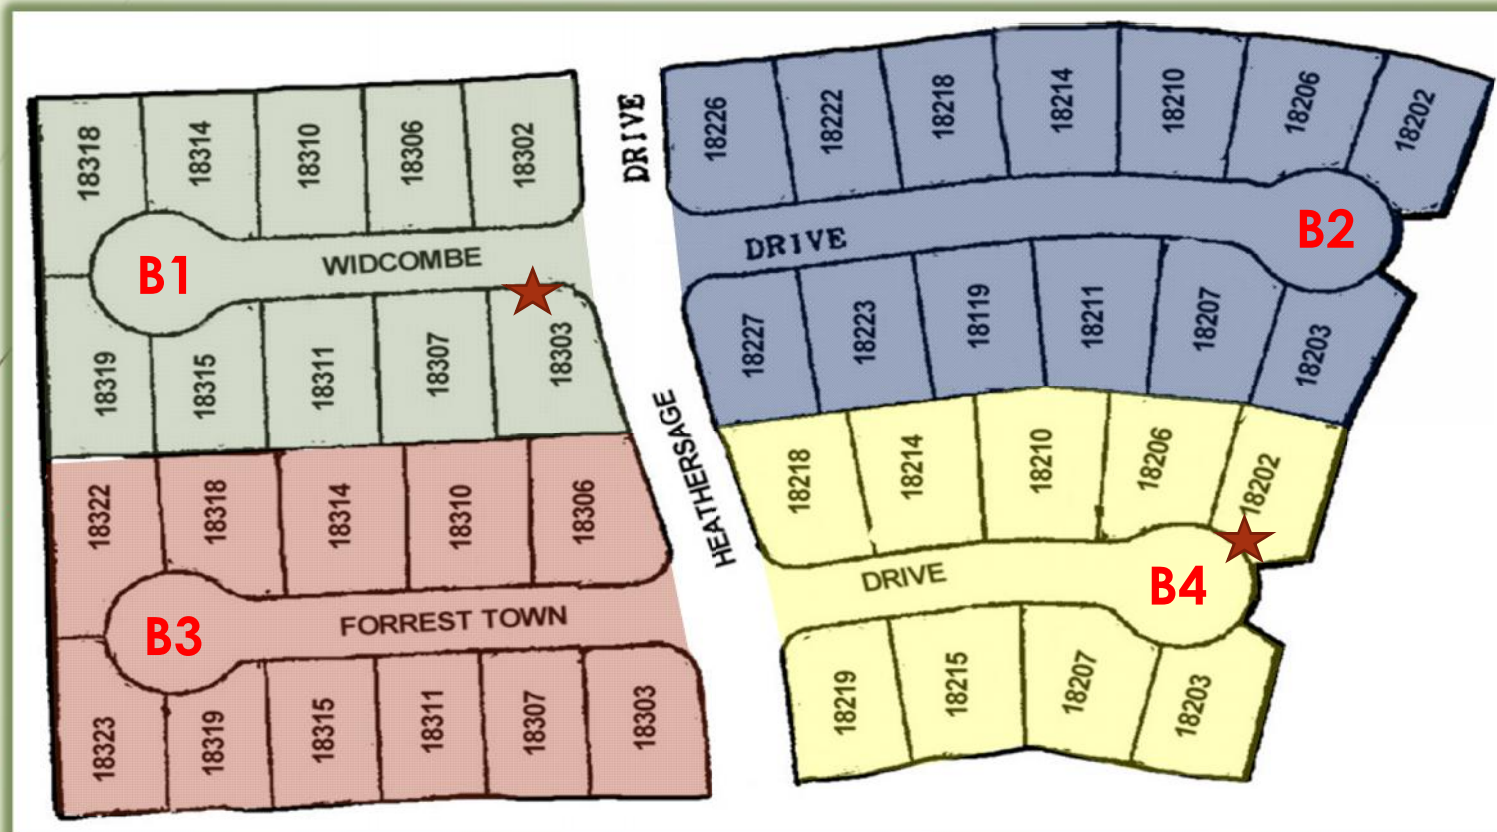

DEERFIELD VILLAGE SECURITY COMMITTEE

SECTION SIX

This section has 4 blocks

Legend

- Block Number **B1**
- Block Captain
- Section Leader